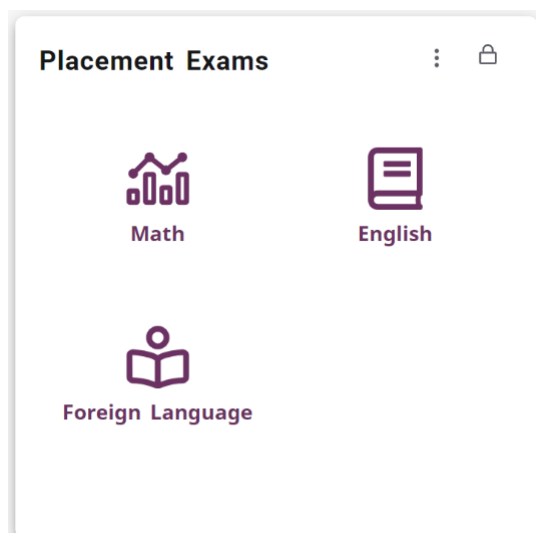

Placement Exams

Take Exam or View Test Scores

Last edit date: 11/14/2024

This document provides instructions for students to view their placement exam scores or navigate to take the placement exams.

Students, please see your advisor for questions about selecting courses based on the placement exams.

CONTENTS

[Navigation](#)

[View Scores or Take the Exams](#)

NAVIGATION

- Log in to RamPortal at ramportal.wcupa.edu.
- Locate the “Placement Exams” card on your RamPortal homepage.

- The Placement Exams links are displayed on the card as they pertain to the tests available for the student’s program of study and admission types.
- If you do not have any placement exam scores, you will see the following card:

Placement Exams

✔ You do not have any placement exam scores

Placement scores should appear within 1 business day of completing the exam.

VIEW SCORES OR TAKE THE EXAMS

- To view scores or access a link to take the exams, click on the desired subject icon on the Placement Exams card, if you have the top card above with icons.
- Test score information can be found at the top of the card if the student has already taken an exam.