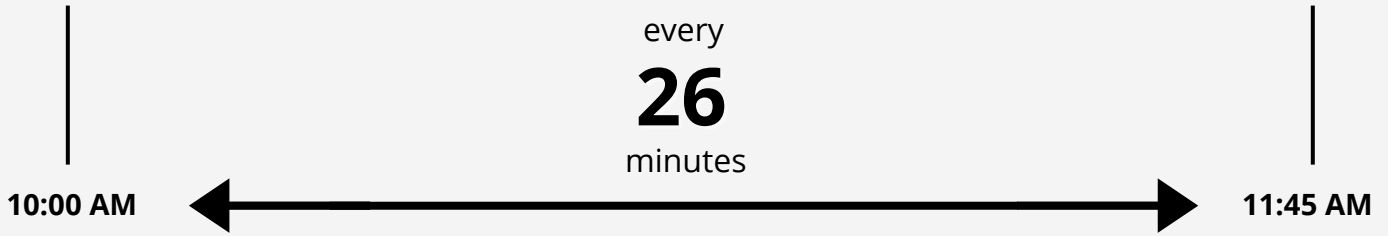

WCU Shuttles

West Chester Food Cupboard

 *Saturday: 10:00 AM - 11:45 AM*

SATURDAY SERVICE FREQUENCY

Stops in order: *Village Clubhouse; Wayne Hall; West Chester Food Cupboard; Wayne Hall; Village Clubhouse*

Make sure to be at the bus stop at least 5 minutes before the scheduled stop.

| <i>LEAVE Village Clubhouse</i> | <i>Wayne Hall</i> | <i>West Chester Food Cupboard</i> | <i>LEAVE West Chester Food Cupboard</i> | <i>Wayne Hall</i> | <i>Village Clubhouse</i> |
|------------------------------------|-------------------|---------------------------------------|---|-------------------|--------------------------|
| 10:00 AM | 10:05 | 10:12 | 10:14 | 10:20 | 10:25 |
| 10:26 AM | 10:31 | 10:38 | 10:40 | 10:46 | 10:51 |
| 10:52 AM | 10:57 | 11:04 | 11:06 | 11:12 | 11:17 |
| 11:18 AM | 11:23 | 11:30 | 11:32 | 11:38 | 11:43 |