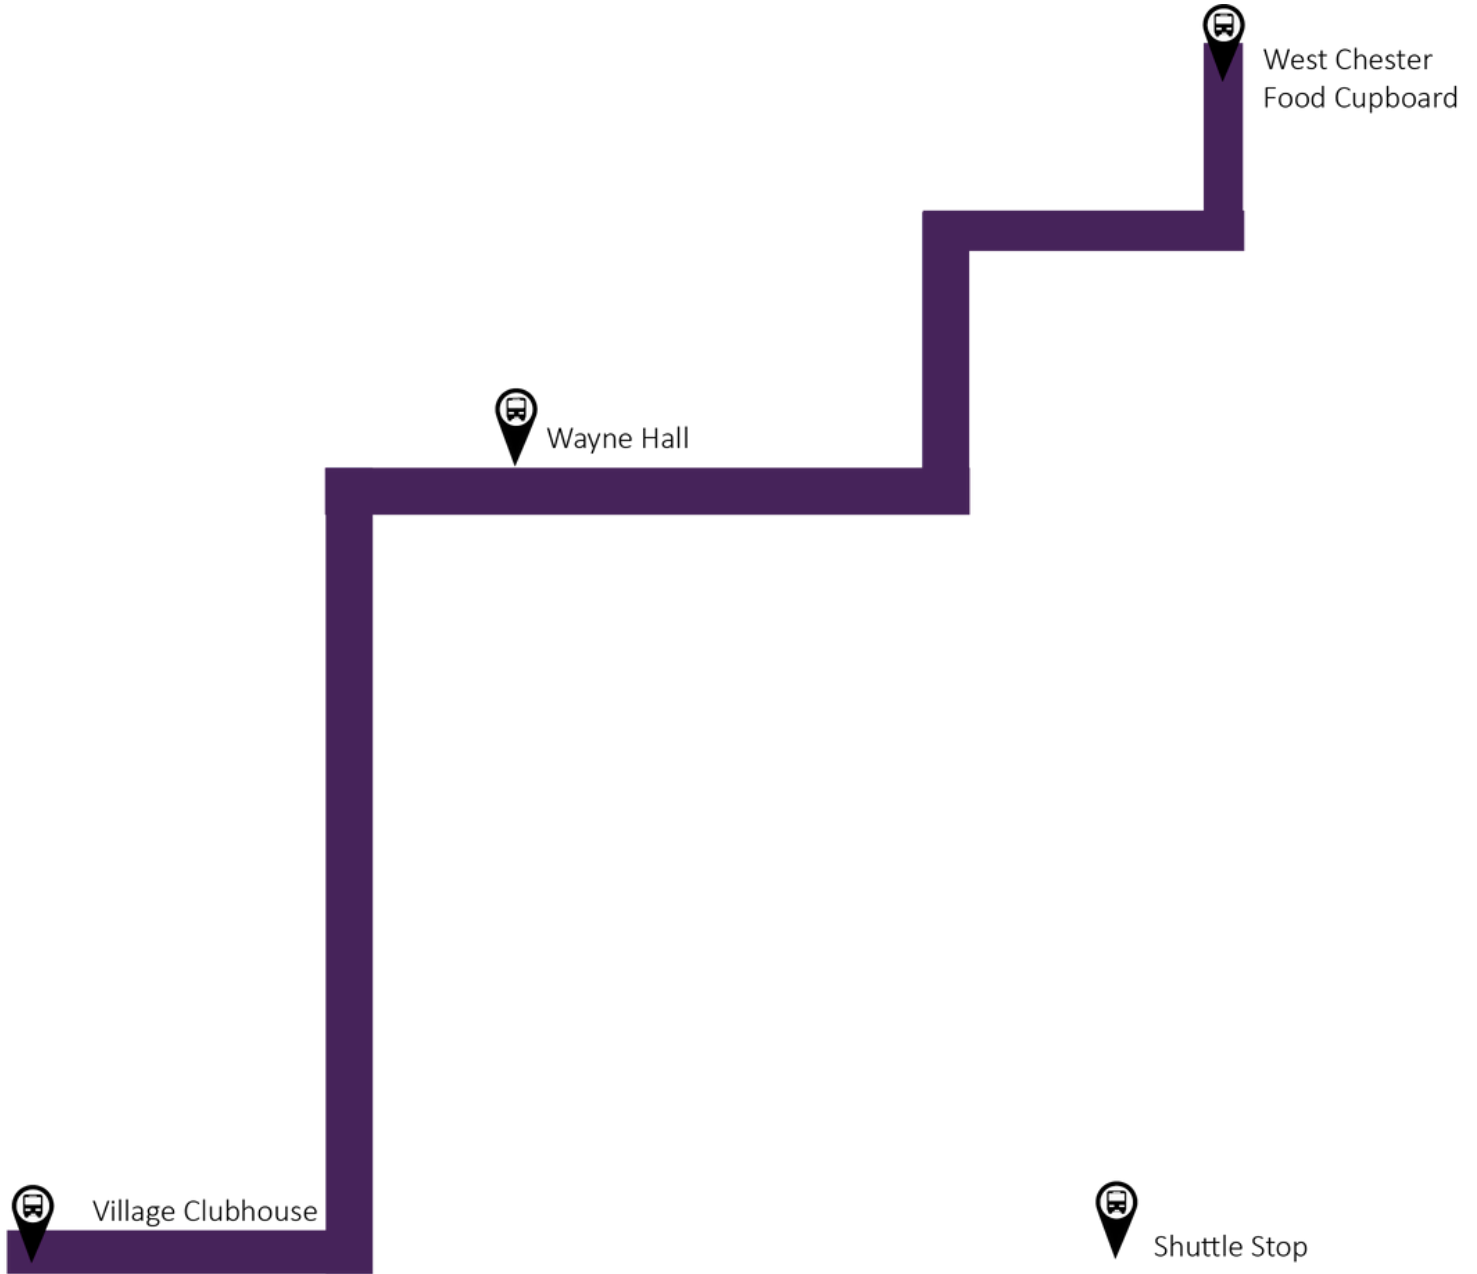

WCU Shuttles

West Chester Food Cupboard

 *Saturday: 10:00 AM - 11:45 AM*

SATURDAY SERVICE FREQUENCY

Stops in order: *Village Clubhouse; Wayne Hall; West Chester Food Cupboard; Wayne Hall; Village Clubhouse*

Make sure to be at the bus stop at least 5 minutes before the scheduled stop.

| <i>LEAVE Village Clubhouse</i> | <i>Wayne Hall</i> | <i>West Chester Food Cupboard</i> | <i>LEAVE West Chester Food Cupboard</i> | <i>Wayne Hall</i> | <i>Village Clubhouse</i> |
|------------------------------------|-------------------|---------------------------------------|---|-------------------|--------------------------|
| 10:00 AM | 10:05 | 10:12 | 10:14 | 10:20 | 10:25 |
| 10:26 AM | 10:31 | 10:38 | 10:40 | 10:46 | 10:51 |
| 10:52 AM | 10:57 | 11:04 | 11:06 | 11:12 | 11:17 |
| 11:18 AM | 11:23 | 11:30 | 11:32 | 11:38 | 11:43 |