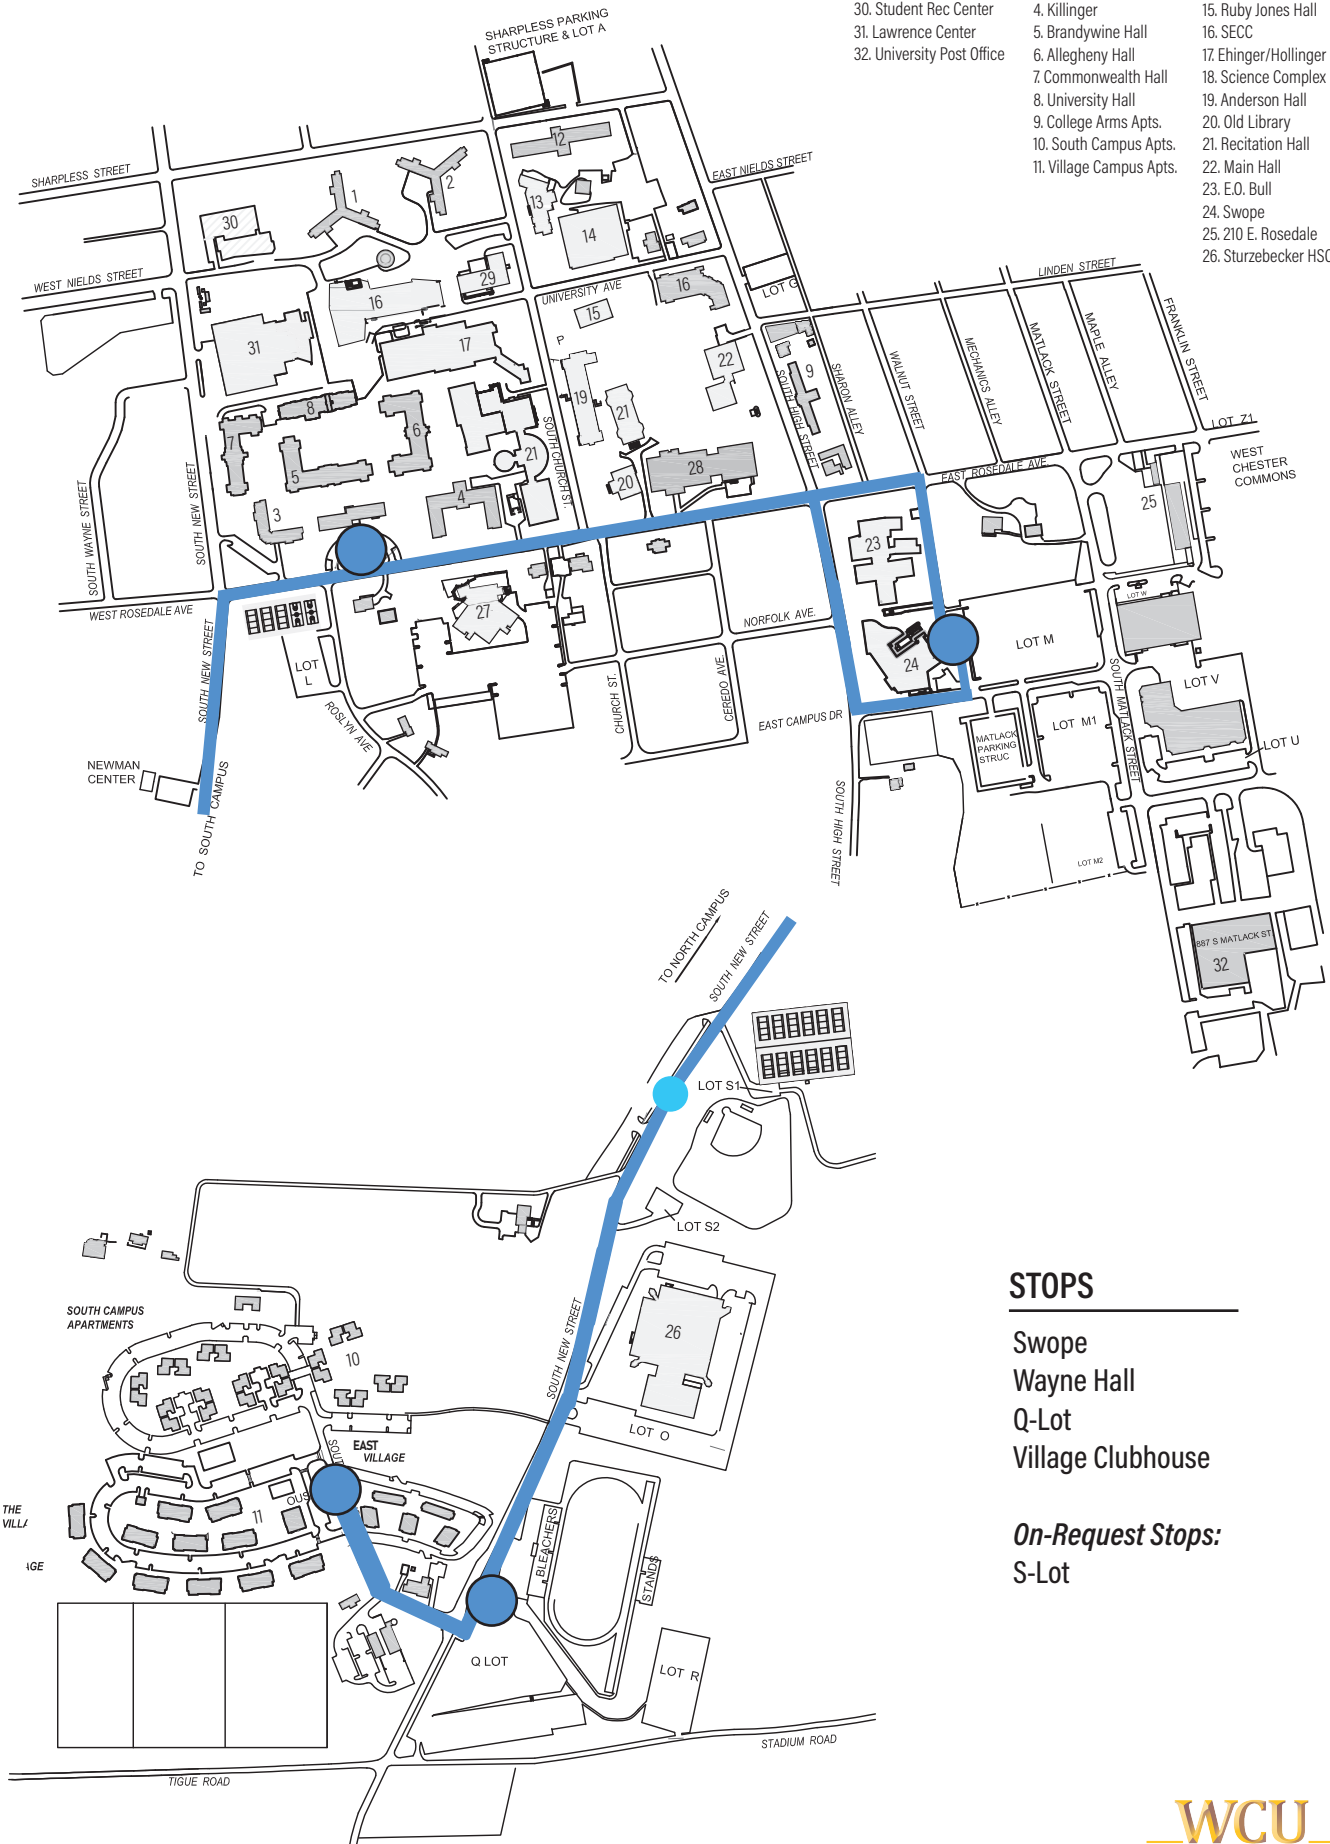

4:00 PM 8:00 PM

WEEKDAYS NORTHBOUND		
<i>Village Clubhouse</i>	<i>Q-Lot</i>	<i>Wayne Hall</i>
7:15 AM	7:17	7:21
7:37	7:39	7:43
7:59	8:01	8:05
8:21	8:23	8:27
8:43	8:45	8:49
THEN EVERY 11 MINUTES UNTIL		
3:41 PM	3:43	3:47
4:03	4:05	4:09
4:25	4:27	4:31
4:47	4:49	4:53
5:09	5:11	5:15
5:31	5:33	5:37
5:53	5:55	5:59
6:15	6:17	6:21
6:37	6:39	6:43
6:59	7:01	:05
7:21	7:23	7:2
7:43	7:45	7:49
M-TH SERVICE ENDS AT 8 PM FRI SERVICE ENDS AT 4 PM		

WEEKDAYS SOUTHBOUND			
<i>Swope</i>	<i>Wayne Hall</i>	<i>Q-Lot</i>	<i>Village Clubhouse</i>
7:25 AM	7:29	7:33	7:35
7:47	7:51	7:55	7:57
8:09	8:13	8:17	8:19
8:31	8:35	8:39	8:41
8:53	8:57	9:01	9:03
THEN EVERY 11 MINUTES UNTIL			
3:51 PM	3:55	3:59	4:01
4:13	4:17	4:21	4:23
4:35	4:39	4:43	4:45
4:57	5:01	5:05	5:07
5:19	5:23	5:27	5:29
5:41	5:45	5:49	5:51
6:03	6:07	6:11	6:13
6:25	6:29	6:33	6:35
6:47	6:51	6:55	6:57
7:09	7:13	7:17	7:19
7:31	7:35	7:39	7:41
7:53	7:57	8:01	8:03
M-TH SERVICE ENDS AT 8 PM FRI SERVICE ENDS AT 4 PM			

BLUE ROUTE

NORTH CAMPUS

SOUTH CAMPUS

- STUDENT SERVICES**
- 27. Sykes Student Union
 - 28. FHG Library
 - 29. Peoples
 - 30. Student Rec Center
 - 31. Lawrence Center
 - 32. University Post Office

- STUDENT HOUSING**
- 1. Tyson
 - 2. Goshen
 - 3. Schmidt
 - 4. Killinger
 - 5. Brandywine Hall
 - 6. Allegheny Hall
 - 7. Commonwealth Hall
 - 8. University Hall
 - 9. College Arms Apts.
 - 10. South Campus Apts.
 - 11. Village Campus Apts.

STOPS

- Swope
- Wayne Hall
- Q-Lot
- Village Clubhouse

On-Request Stops:

- S-Lot

● Shuttle Stops ● On-Request Shuttle Stops