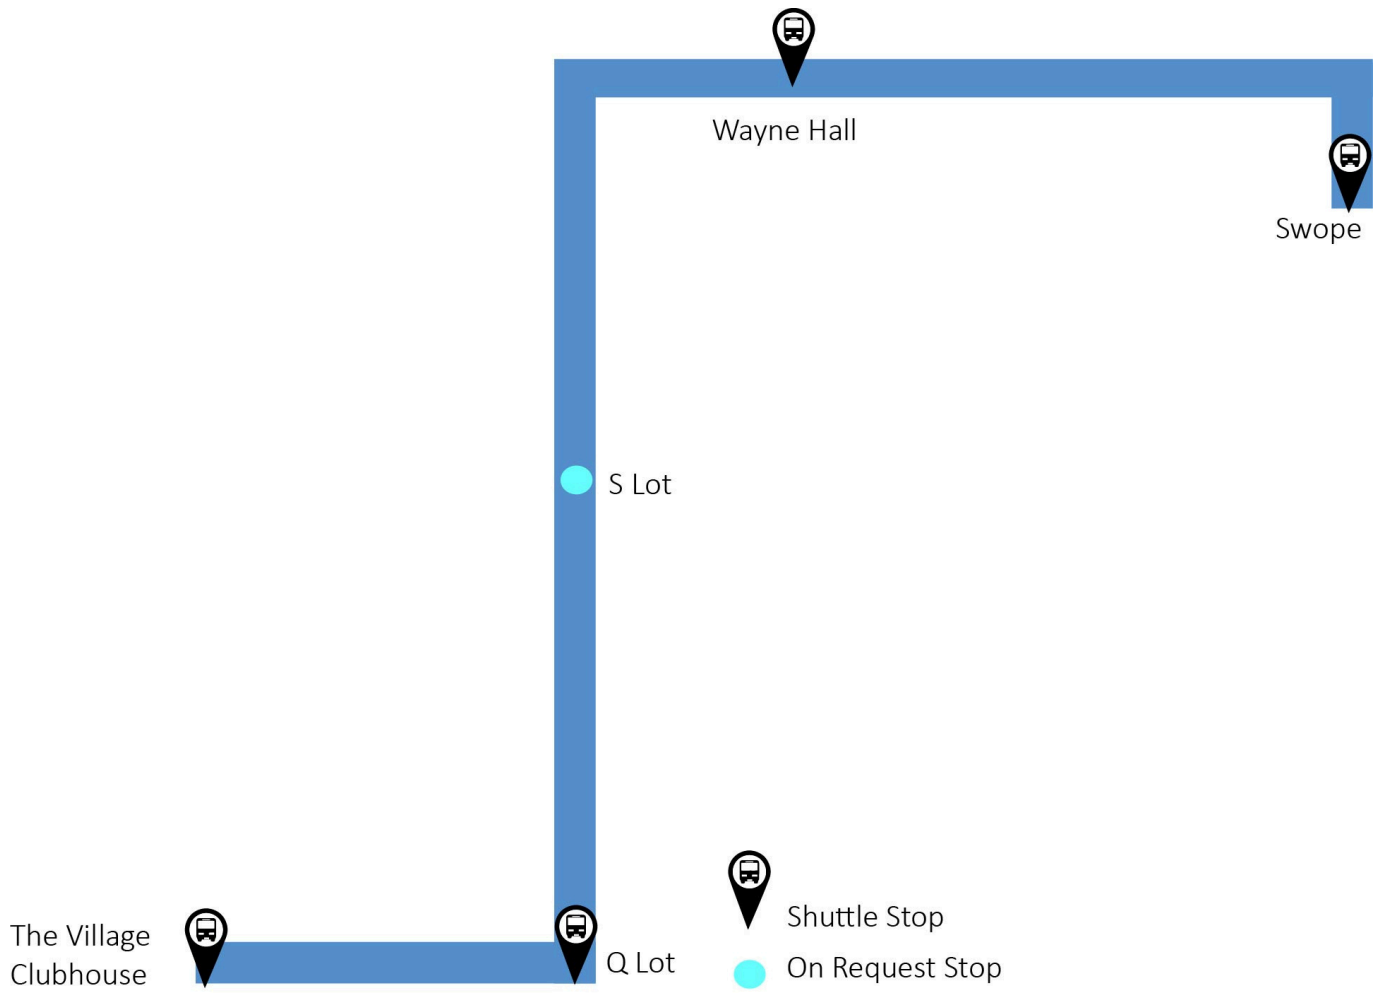

WCU Shuttles

Blue Route

 *Monday-Thursday: 7:15 AM - 8:00 PM*
Friday: 7:15 AM - 4:00 PM

WEEKDAY SERVICE FREQUENCY

every
22
minutes

7:15 AM 9:00 AM

every
11
minutes

every
22
minutes

4:00 PM 8:00 PM

WEEKDAYS NORTHBOUND		
<i>Village Clubhouse</i>	<i>Q-Lot</i>	<i>Wayne Hall</i>
7:15 AM	7:17	7:21
7:37	7:39	7:43
7:59	8:01	8:05
8:21	8:23	8:27
8:43	8:45	8:49
THEN EVERY 11 MINUTES UNTIL		
3:41 PM	3:43	3:47
4:03	4:05	4:09
4:25	4:27	4:31
4:47	4:49	4:53
5:09	5:11	5:15
5:31	5:33	5:37
5:53	5:55	5:59
6:15	6:17	6:21
6:37	6:39	6:43
6:59	7:01	:05
7:21	7:23	7:2
7:43	7:45	7:49
M-TH SERVICE ENDS AT 8 PM FRI SERVICE ENDS AT 4 PM		

WEEKDAYS SOUTHBOUND			
<i>Swope</i>	<i>Wayne Hall</i>	<i>Q-Lot</i>	<i>Village Clubhouse</i>
7:25 AM	7:29	7:33	7:35
7:47	7:51	7:55	7:57
8:09	8:13	8:17	8:19
8:31	8:35	8:39	8:41
8:53	8:57	9:01	9:03
THEN EVERY 11 MINUTES UNTIL			
3:51 PM	3:55	3:59	4:01
4:13	4:17	4:21	4:23
4:35	4:39	4:43	4:45
4:57	5:01	5:05	5:07
5:19	5:23	5:27	5:29
5:41	5:45	5:49	5:51
6:03	6:07	6:11	6:13
6:25	6:29	6:33	6:35
6:47	6:51	6:55	6:57
7:09	7:13	7:17	7:19
7:31	7:35	7:39	7:41
7:53	7:57	8:01	8:03
M-TH SERVICE ENDS AT 8 PM FRI SERVICE ENDS AT 4 PM			

STOPS

- Swope
- Wayne Hall
- Q-Lot
- Village Clubhouse

On-Request Stops:

- S-Lot

● Shuttle Stops ● On-Request Shuttle Stops